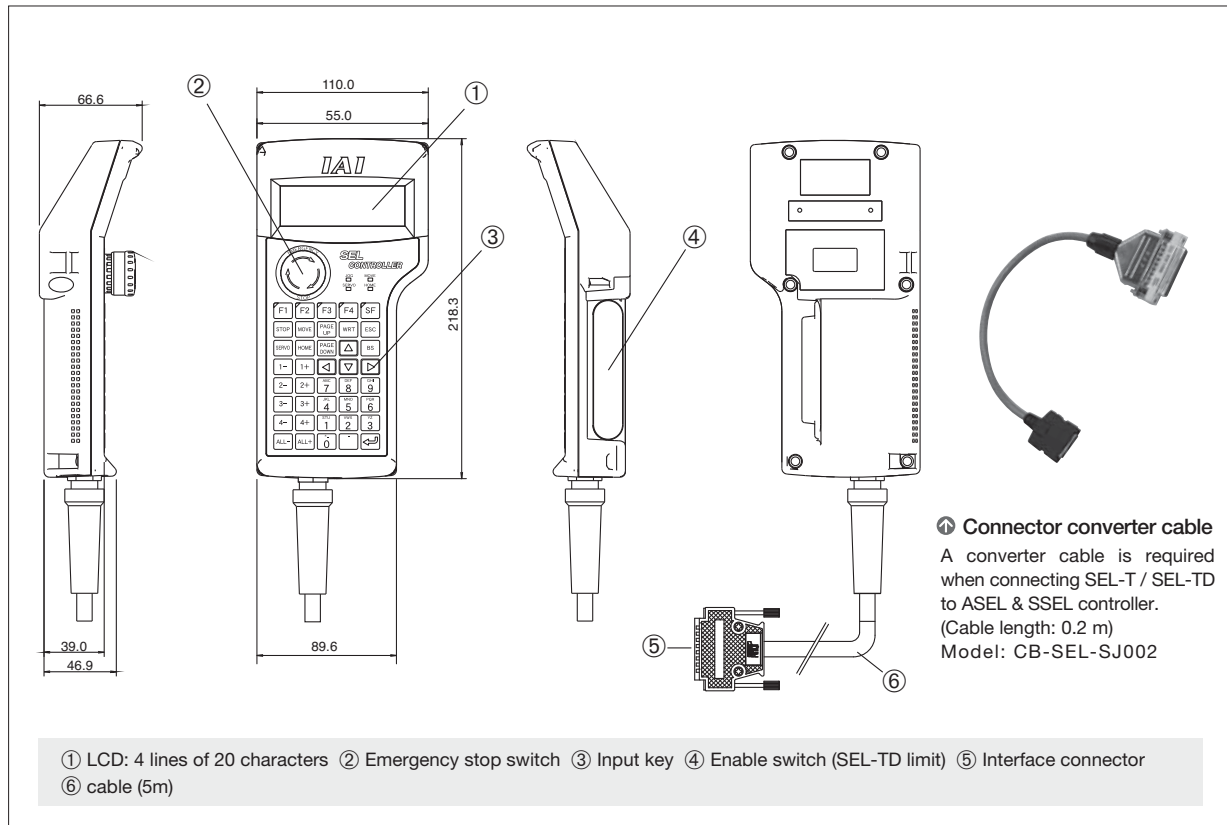

Specification

Item	Details			
	SEL-T	SEL-TD	SEL-T-J	SEL-TD-J
Connector converter cable (※1)	Not Required		Attached	
3—position enable switch	No	Yes	No	Yes
ANSI specification	Non-compliant	Compliant	Non-compliant	Compliant
CE mark, UL specification	Compliant			
Corresponding controller (※2)	 XSEL (※ Excluding J / JX type)		 TT	
Position input	○			
Programming input	○			
Parameter rewrite	○			
Each type of stator	○			
Display	20 characters × 4 lines			
Operating ambient temperature & humidity	0-40°C		10-90%RH (Non condensing)	
Protective structure	IP54			
Cable length	5m			
Mass	Approx. 0.4kg (Excluding cable)			

(※ 1) A connector converter cable is required when connecting SEL-T / SEL-TD to PSEL, ASEL, SSEL.

Connector converter cable type: CB-SEL-S J002 (Cable length: 0.2m)

(※ 2) XSEL-J / JX type controller cannot be used.

Outline View

IAI America, Inc.

Head Office 2690 W 237th Street, Torrance, CA 90505
Chicago Office: 1261 Hamilton Parkway Itasca, IL 60143
Atlanta Office: 1220 Kennestone Circle Suite E, Marietta, GA 30066

Website: www.intelligentactuator.com

The information contained in this catalog is subject to change without notice for the purpose of product improvement.

IAI Industrieroboter GmbH

Ober der Röth 4, D-65824 Schwalbach am Taunus, Germany